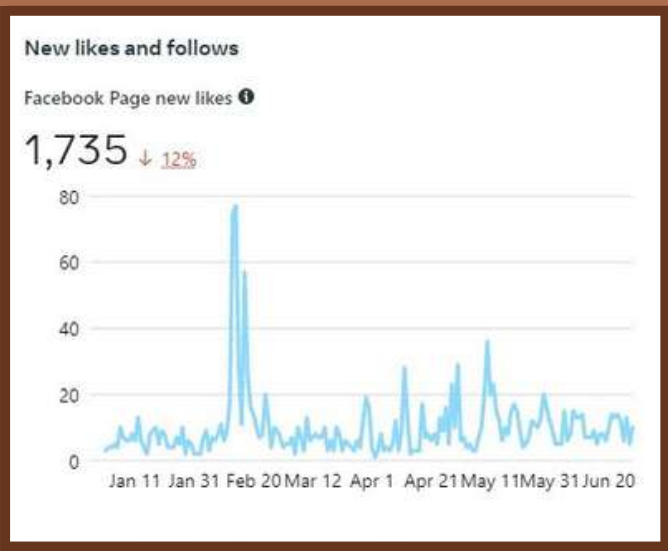

LAPORAN FACEBOOK STATS MALAYSIA

Nota: Sehingga 30 Jun 2022