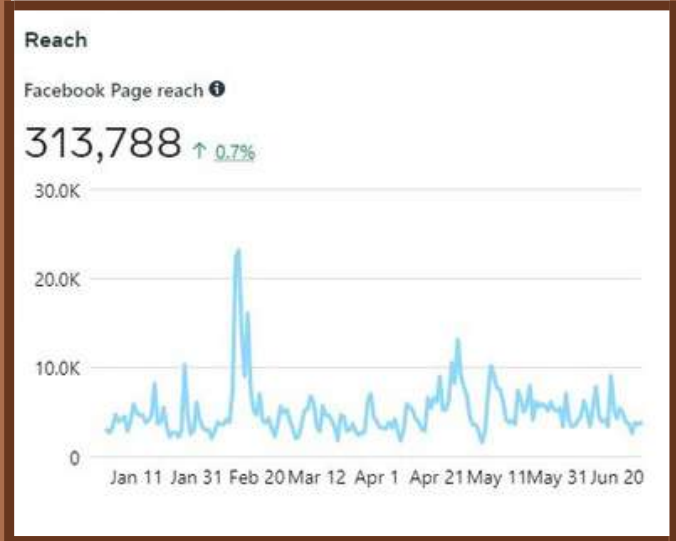

LAPORAN FACEBOOK STATS MALAYSIA

Nota: Sehingga 30 Jun 2022